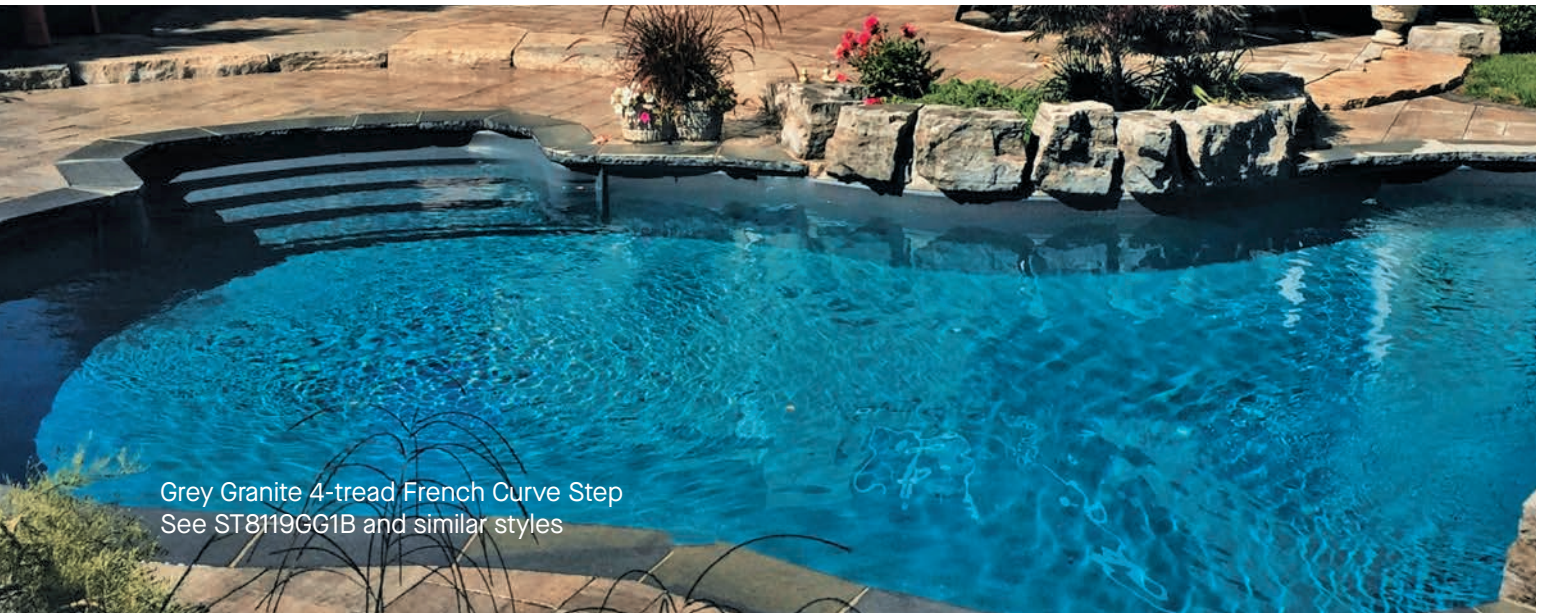

Grey Granite 4-tread French Curve Step
See ST8119GG1B and similar styles