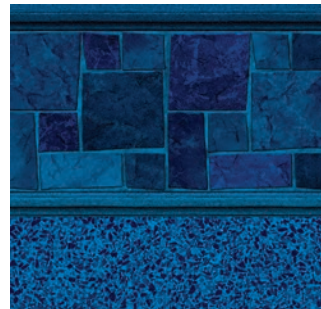

Color Coordination

Latham's wide selection of molded steps, lounges, benches, and specialty steps are available in white, blue granite, and grey granite so you can create a unified look with your pool's vinyl liner.

Courtstone Blue